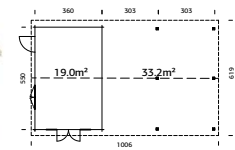

A=230 cm  
B=312 cm

19 mm

3-9-3 mm  
4-9-4 mm  
Window: double glass, Door: double toughened glass

Option 8 rolls, 14 packs

Option 106632

**IRENE 19,0+16,2 M<sup>2</sup>**

44 mm

A=222 cm  
B=316 cm

19 mm

3-6-3 mm  
4-6-4 mm  
Window: double glass, Door: double toughened glass

Option 8 rolls, 18 packs

Option 106630

**IRENE 19,0+33,2 M<sup>2</sup>**

44 mm

A=222 cm  
B=316 cm

19 mm