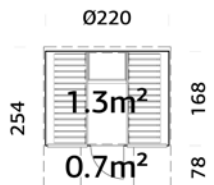

ANITA 1,3+0,7 M² WITH GLASS WALL

NB! Heater is an optional extra.

42 mm

A=220 cm
B=225 cm

Floor grates
28 mm

8 mm
Toughened glass

Option 2 rolls

Incl.