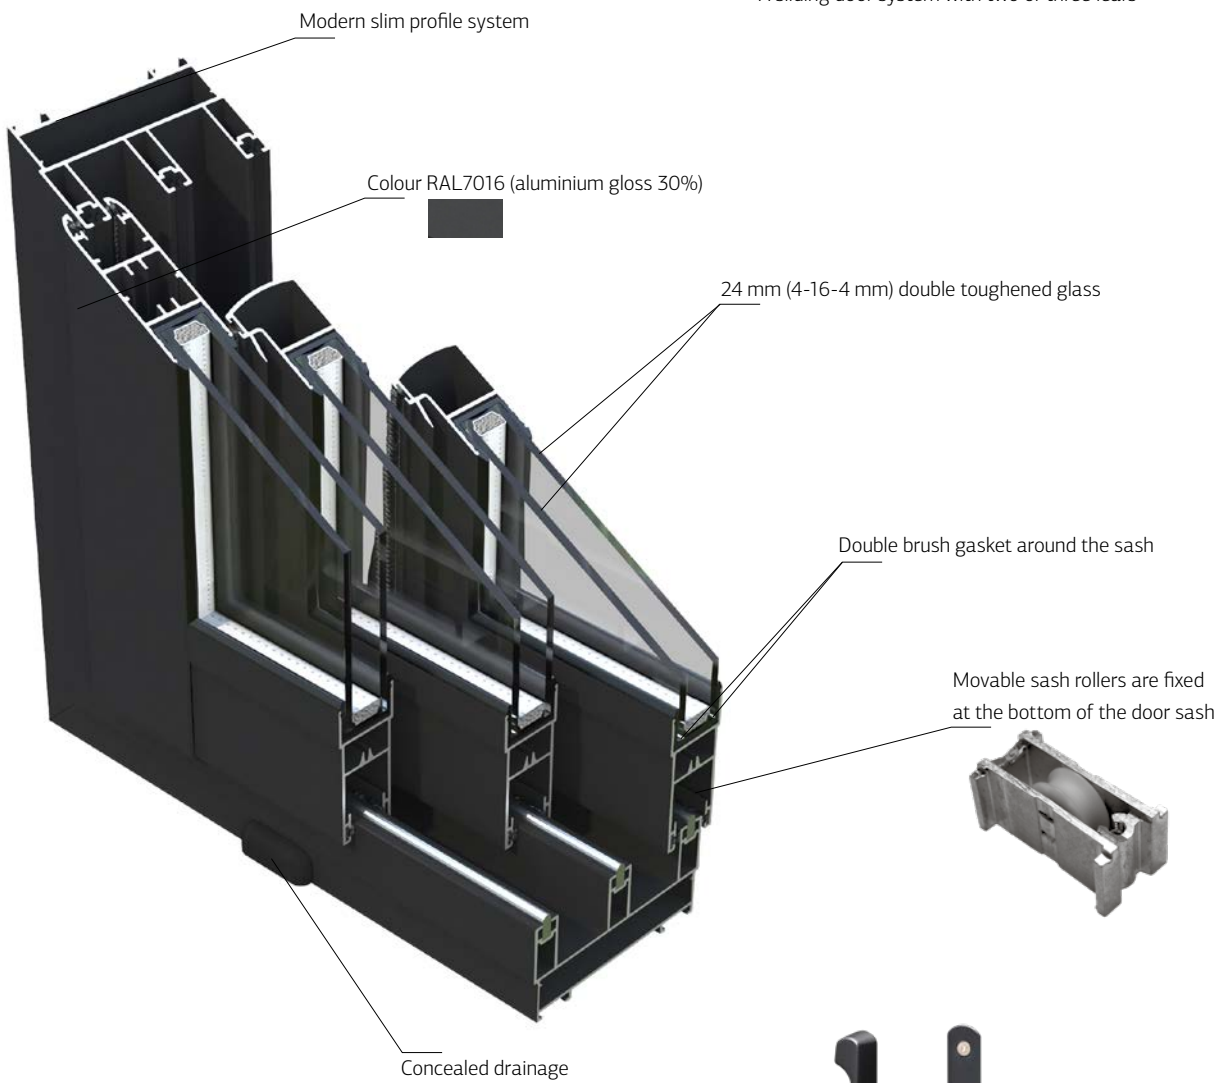

# Sliding door Slide Plus

A sliding door system with two or three leaves

- Door leaf security plugs

Surface mounted pull handle with cylinder lock