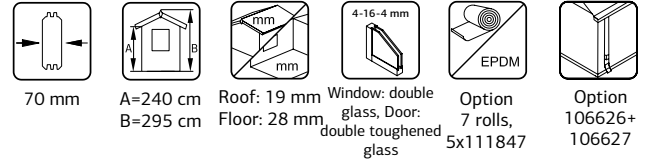

CECILIA 30,0 M² SLIDE PLUS

N