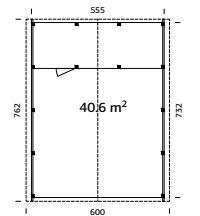

ROBERT 40,6 M² WITH SHED

N

120x120 mm

A=210 cm
B=363 cm

19 mm

Option 8 rolls,
20 packs

Option 2x 106630