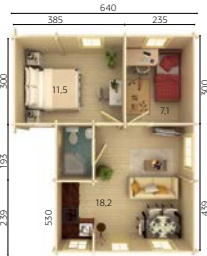

EMILY 39,2 M²

- 70 mm
- A=230 cm
  B=310 cm
- 19 mm
- 28 mm
- Double
  toughened
  glass
- Option
  10 rolls,
  21 packs