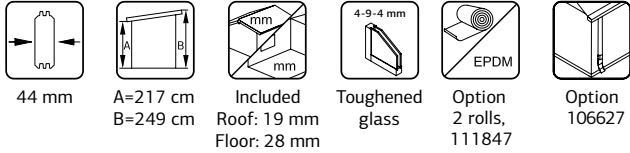

NB! Heater is an optional extra.