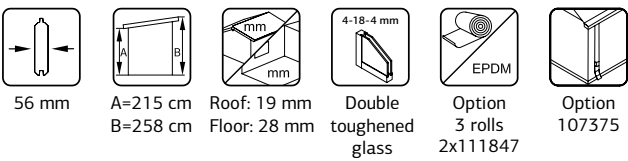

GRACE 8,1+4,1 M²