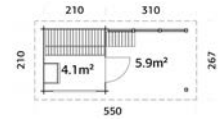

SANNA 4,1+5,9 M²