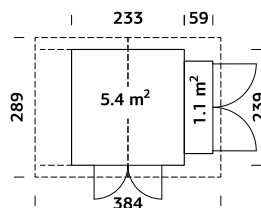

MARCUS 6,5 M²

16+32 mm

A=188 cm
B=240 cm

Included
16 mm

Acrylglas

Option
2 rolls,
5 packs