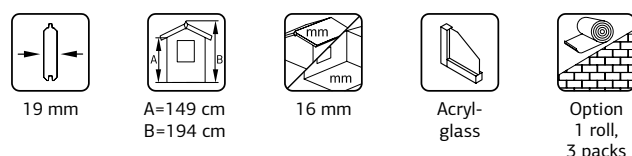

JESPER SET 1 2 TOWERS WITH ROOF + BRIDGE + CLIMBING WALL + SWING BEAM

Two swing seats included. NB! Slide is an optional extra.

JESPER SET 2 TOWER WITH ROOF + SWING BEAM

Two swing seats included. NB! Slide is an optional extra.

JESPER SET 3 TOWER WITH ROOF + CLIMBING WALL + SWING BEAM

Two swing seats included. NB! Slide is an optional extra.

SAM 2,4 M²

STINA 3,1 M²

TOBY 2,1 M²

TOBY SWING BEAM

TOBY SET

Two swing seats included. NB! Slide is an optional extra.