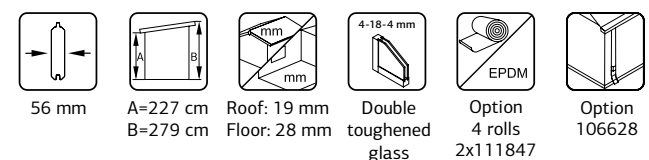

GRACE 14,5 M²