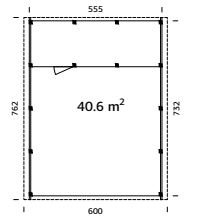

KARL 40,6 M² WITH SHED

120x120 mm

A=221 cm
B=244 cm

19 mm

Option
8 rolls,
4x111847

Option
106628