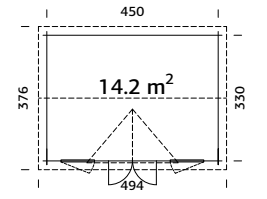

CLAUDIA 14,2 M²

44 mm

A=219 cm
B=337 cm

19 mm

3-9-3 mm
4-9-4 mm
Window: double glass, Door: double toughened glass

Option 3 rolls, 9 packs

Option 106631