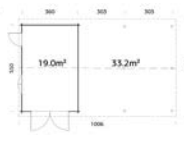

ROGER 19,0+33,2 M² WITH WOODEN GATE

- 44 mm
- A=222 cm
  B=316 cm
- 19 mm
- 3-6-3 mm
  Double glass
- Option 10 rolls,
  24 packs
- Option 106631 +
  106632