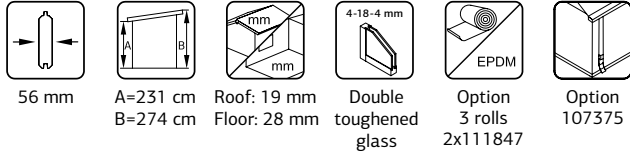

GRACE 11,2 SLIDE PLUS