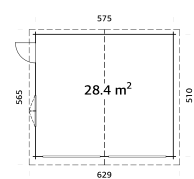

ROGER 28,4 M² KIT

44 mm

A=217 cm
B=310 cm

19 mm

Double glass

Option 9 rolls,
14 packs

Option 106632