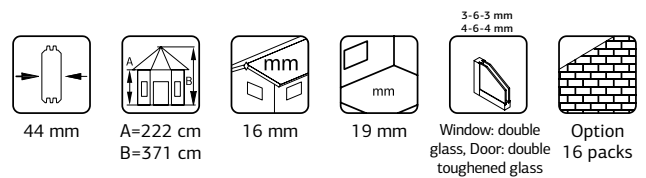

HANNA 20,3 M²