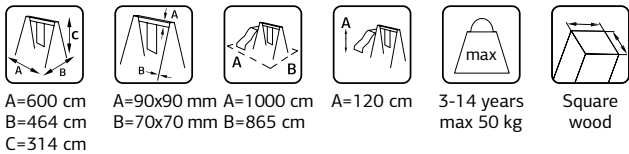

JESPER SET 1 2 TOWERS WITH ROOF + BRIDGE + CLIMBING WALL + SWING BEAM

Two swing seats included. NB! Slide is an optional extra.

JESPER SET 2 TOWER WITH ROOF + SWING BEAM

Two swing seats included. NB! Slide is an optional extra.

JESPER SET 3 TOWER WITH ROOF + CLIMBING WALL + SWING BEAM

Two swing seats included. NB! Slide is an optional extra.

SAM 2,4 M²

STINA 3,1 M²

TOBY 2,1 M²

TOBY SWING BEAM

TOBY SET

Two swing seats included. NB! Slide is an optional extra.