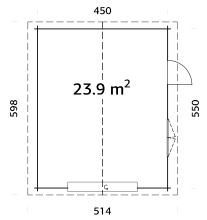

ROGER 23,9 M² WITH SECTIONAL DOOR

44 mm

A=217 cm
B=287 cm

19 mm

Double glass

Option 7 rolls,
12 packs

Option 106632