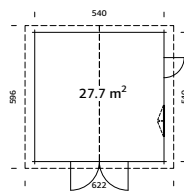

ROGER 27,7 M² WITH WOODEN GATE

70 mm

A=230 cm
B=312 cm

19 mm

Double glass

Option 8 rolls,
14 packs

Option 106632