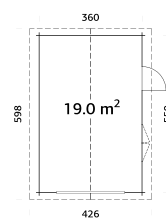

ROGER 19,0 M² KIT

- 44 mm
- A=217 cm B=276 cm
- 19 mm
- 3-6-3 mm Double glass
- Option 6 rolls, 10 packs
- Option 106632