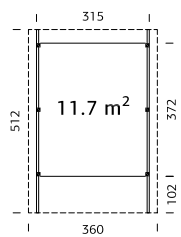

KARL 11,7 M²

120x120 mm

A=215 cm
B=232 cm

19 mm

Option 6 rolls,
2x111847

Option 106627