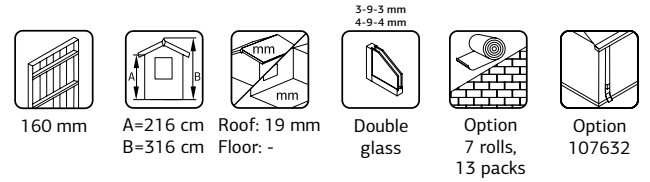

ANDRE 21,5 M² WITH SECTIONAL DOOR