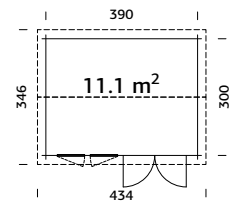

IRIS 11,1 M²

44 mm

A=211 cm
B=252 cm

19 mm

3-9-3 mm
4-9-4 mm
Window: double glass, Door: double toughened glass

Option 3 rolls

Option 106631