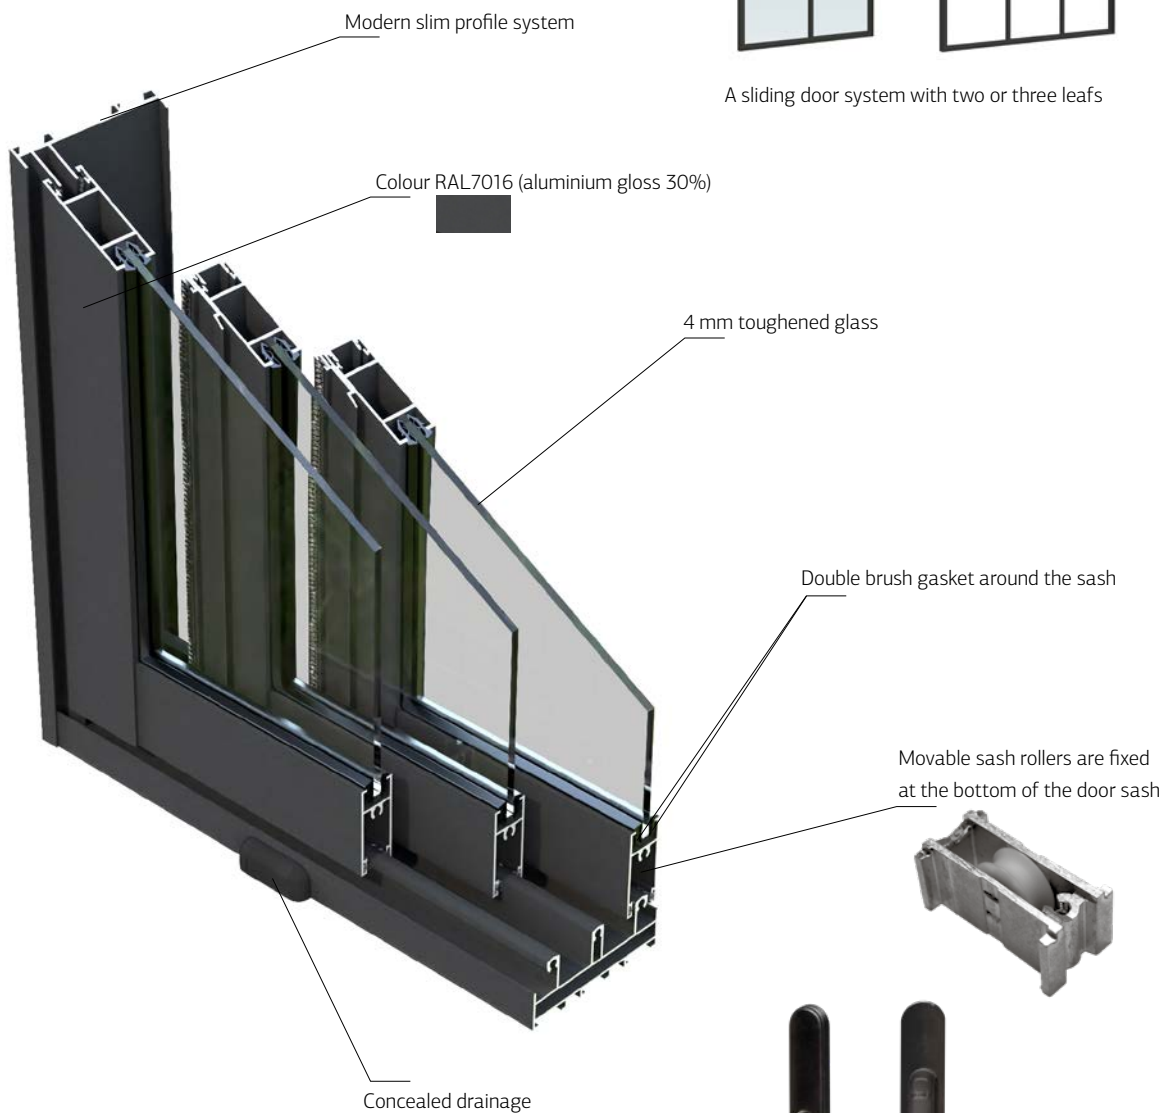

- Without thermal insulation
- Door leaf security plugs