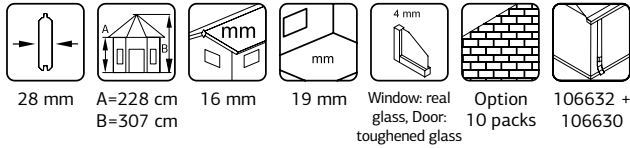

MELANIE 7,0+8,1 M²