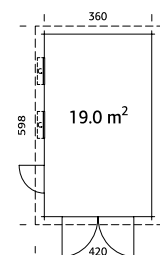

RASMUS 19,0 M² WITH WOODEN GATE

- 44 mm
- A=228 cm B=253 cm
- 19 mm
- 4 mm Real glass
- Option 6 rolls, 2x111847
- Option 106628