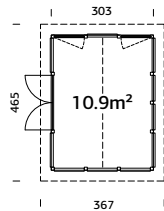

### BETTY 18,0 M<sup>2</sup>

120x120 mm

A=207 cm  
B=346 cm

19 mm

Option

Option  
14 packs

### BETTY 25,0 M<sup>2</sup>

120x120 mm

A=207 cm  
B=362 cm

19 mm

Option

Option  
17 packs

### ISABELLA 10,9 M<sup>2</sup>

**NEW!**  
ALUMINIUM DOORS  
AND WINDOWS

90x90 mm

A=226 cm  
B=297 cm

19 mm

Window: real glass,  
Door: toughened glass

-

Option  
3 rolls,  
8 packs