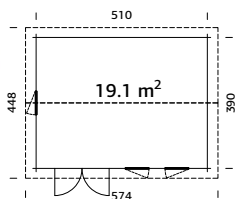

IRIS 19,1 M²

44 mm

A=211 cm
B=262 cm

19 mm

3-9-3 mm
4-9-4 mm
Window: double glass, Door: double toughened glass

Option 6 rolls, 11 packs

Option 106632