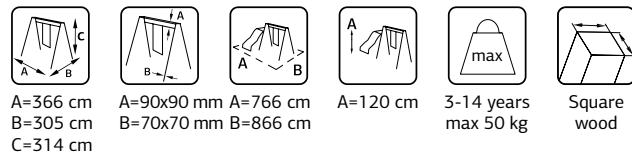

Two swing seats included. NB! Slide is an optional extra.