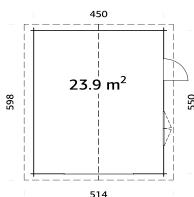

ROGER 23,9 M² KIT

- 44 mm
- A=217 cm B=287 cm
- 19 mm
- 3-6-3 mm Double glass
- Option 7 rolls, 12 packs
- Option 106632