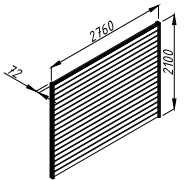

PALMAKO CONNECT FULL WALL

- 28 mm
- A=276 cm
  B=7 cm
  C=210 cm