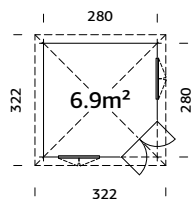

MELANIE 6,9 M²

44 mm

A=222 cm
B=308 cm

16 mm

19 mm

Window: double glass, Door: double toughened glass

Option 6 packs