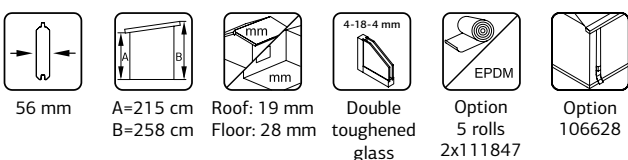

GRACE 12,4+4,1 M²