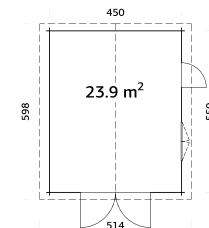

ROGER 23,9 M² WITH WOODEN GATE

- 44 mm
- A=217 cm B=287 cm
- 19 mm
- 3-6-3 mm Double glass
- Option 7 rolls, 12 packs
- Option 106632