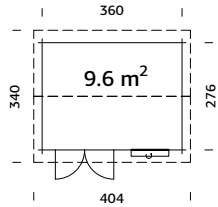

3-6-3 mm  
4-6-4 mm  
Window: double glass, Door: double toughened glass

Option 10 rolls, 24 packs

Option 106632

**IRIS 9,6 M<sup>2</sup>**

28 mm

A=211 cm  
B=260 cm

16 mm

4 mm  
Window: real glass, Door: toughened glass