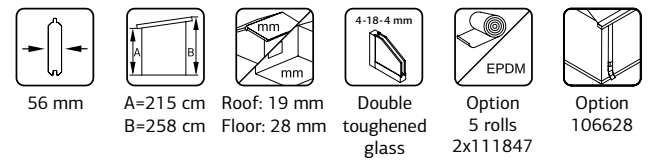

GRACE 8,1+8,1 M²