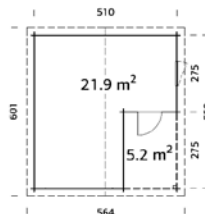

ROGER 21,9+5,2 M² KIT

44 mm

A=228 cm
B=321 cm

19 mm

Double glass

Option 7 rolls,
14 packs

Option 106632