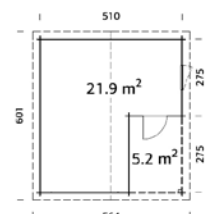

ROGER 21,9+5,2 M² WITH WOODEN GATE

44 mm

A=228 cm
B=321 cm

19 mm

Double glass

Option 7 rolls,
14 packs

Option 106632