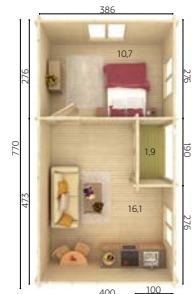

ANNA 26,8+1,9 M²

70 mm

A=229 cm
B=297 cm

19 mm

28 mm

4-9-4 mm

Double toughened glass

Option 7 rolls,
16 packs