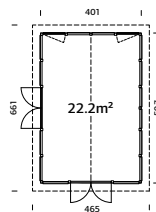

### ISABELLA 10,9 M<sup>2</sup>

**NEW!**  
ALUMINIUM DOORS  
AND WINDOWS

90x90 mm

A=226 cm  
B=297 cm

19 mm

Window: real glass,  
Door: toughened glass

-

Option  
3 rolls,  
8 packs

### ISABELLA 14,7 M<sup>2</sup>

**NEW!**  
ALUMINIUM DOORS  
AND WINDOWS

90x90 mm

A=220 cm  
B=315 cm

19 mm

Window: real glass,  
Door: toughened glass

-

Option  
4 rolls,  
9 packs

### ISABELLA 22,2 M<sup>2</sup>

**NEW!**  
ALUMINIUM DOORS  
AND WINDOWS

90x90 mm

A=226 cm  
B=315 cm

19 mm

Window: real glass,  
Door: toughened glass

-

Option  
5 rolls,  
10 packs