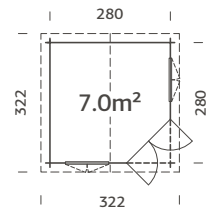

MELANIE 7,0 M²

28 mm

A=217 cm
B=297 cm

16 mm

19 mm

Window: real glass, Door: toughened glass

Option 6 packs