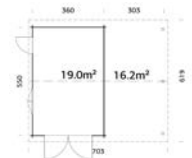

ROGER 19,0+16,2 M² WITH WOODEN GATE

- 44 mm
- A=222 cm
  B=316 cm
- 19 mm
- 3-6-3 mm
  Double glass
- Option 8 rolls,
  18 packs
- Option 2x106630