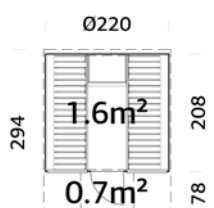

ANITA 1,6+0,7 M² WITH GLASS WALL

NB! Heater is an optional extra.

42 mm

A=220 cm
B=225 cm

Floor grates
28 mm

8 mm
Toughened glass

Option 2 rolls

Incl.