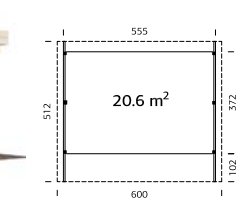

KARL 20,6 M²

120x120 mm

A=221 cm
B=244 cm

19 mm

Option 7 rolls,
3x111847

Option 106628