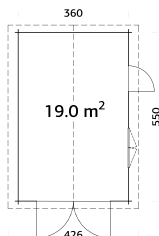

ROGER 19,0 M² WITH WOODEN GATE

- 44 mm
- A=217 cm B=276 cm
- 19 mm
- 3-6-3 mm Double glass
- Option 6 rolls, 10 packs
- Option 106632