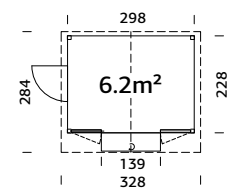

MARIAN 6,2 M² FOLDING KIOSK

KLAPPBARER MARKTSTAND • CHALET DE NOËL PLIABLE • CHIOSCO PIEGHEVOLE • QUIOSCO DESMONTABLE

N

16+32 mm

A=207 cm
B=245 cm

Roof: 16 mm
Floor: 19 mm

PVC canvas