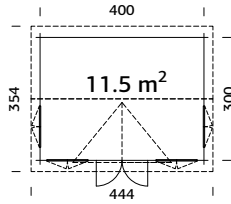

CLAUDIA 11,5 M²

34 mm	A=234 cm B=347 cm	19 mm	Window: real glass Door: toughened glass	Option 3 rolls, 9 packs	Option 106631