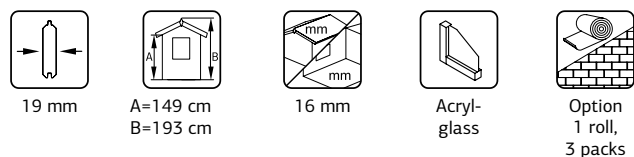

STINA 3,1 M²