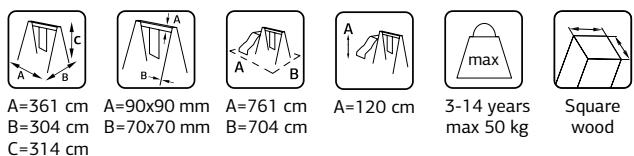

JESPER SET 1 2 TOWERS WITH ROOF + BRIDGE + CLIMBING WALL + SWING BEAM

Two swing seats included. NB! Slide is an optional extra.

JESPER SET 2 TOWER WITH ROOF + SWING BEAM

Two swing seats included. NB! Slide is an optional extra.

JESPER SET 3 TOWER WITH ROOF + CLIMBING WALL + SWING BEAM

Two swing seats included. NB! Slide is an optional extra.

SAM 2,4 M²

STINA 3,1 M²

TOBY 2,1 M²

TOBY SWING BEAM

TOBY SET

Two swing seats included. NB! Slide is an optional extra.