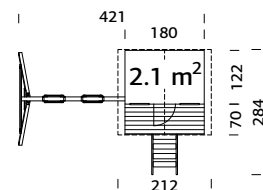

Two swing seats included. NB! Slide is an optional extra.