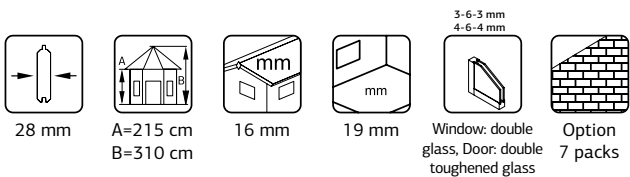

VERONICA 2 6,7 M²