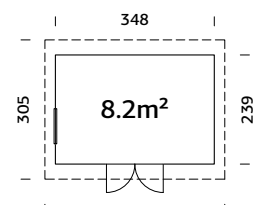

STIG 8,2 M²

16+32 mm

A=205 cm
B=250 cm

Included
16 mm

Acrylglas

Option
2 rolls,
2x 111847

Option
106627