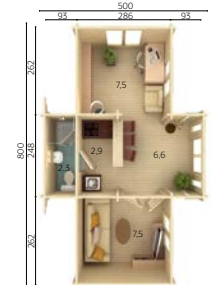

ANNA 26,8 M²

70 mm

A=257 cm
B=330 cm

19 mm

28 mm

4-9-4 mm

Double toughened glass

Option 7 rolls,
18 packs