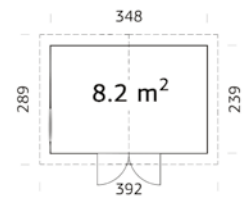

NILS 8,2 M²

16+32 mm

A=188 cm
B=259 cm

Included
16 mm

Acrylglas

Option
2 rolls,
5 packs

Option
106629