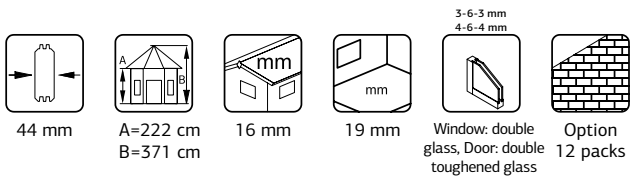

HANNA 14,1 M²