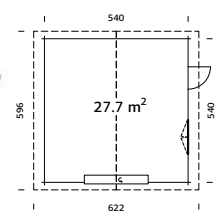

ROGER 27,7 M² WITH SECTIONAL DOOR

70 mm

A=230 cm
B=312 cm

19 mm

Double glass

Option 8 rolls,
14 packs

Option 106632