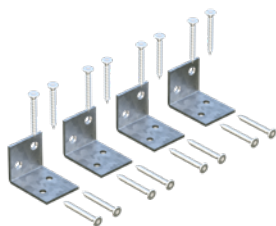

**L-type fastening brackets
(set 4 pcs) hot dip**
Art. No.: 108424