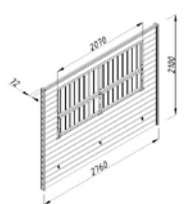

PALMAKO CONNECT WALL WITH HATCH

- 28 mm
- A=276 cm
  B=7 cm
  C=210 cm