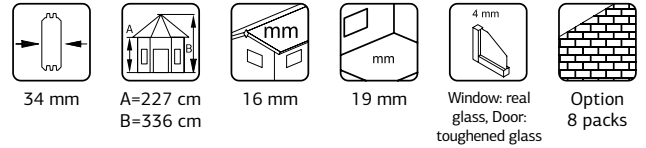

HANNA 7,6 M²