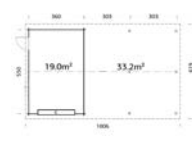

ROGER 19,0+33,2 M² WITH SECTIONAL DOOR

- 44 mm
- A=222 cm
  B=316 cm
- 19 mm
- 3-6-3 mm
  Double glass
- Option 10 rolls,
  24 packs
- Option 106631 +
  106632