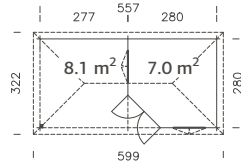

MELANIE 7,0+8,1 M²