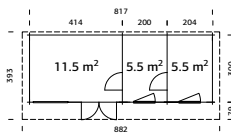

HEIDI 22,5 M²

- 70 mm
- A=243 cm
  B=302 cm
- 19 mm
- 28 mm
- Double
  toughened
  glass
- Option
  5 rolls,
  3x111847
- Option
  106628 +
  106626