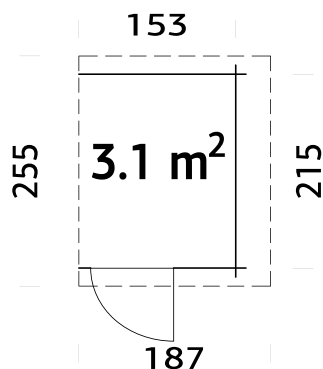

MODEL SPECIFICATIONS

Log measurements:

163x235 cm

Volume: 5,5 m³

Door/window type: Garden

Door opening

measurements: 73x134 cm

Door sill: low, covered with stainless steel

Roof boards: 19 mm

Roof area: 4,9 m²

Roof gradient: 11,0°