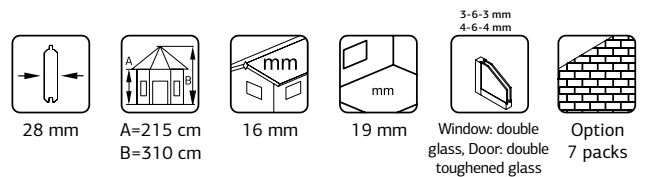

VERONICA 4 6,7 M²