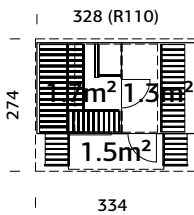

ANETTE 3,0+1,5 M²

NB! Heater is an optional extra.

3-6-3 mm
8 mm
4-6-4 mm

42 mm

A=220 cm
B=225 cm

Floor grates
28 mm

Window: double glass, Door: toughened glass

SBS

Option 2 rolls

Incl.