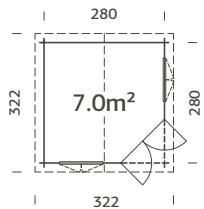

MELANIE LOW 7,0 M²

N

28 mm

A=217 cm
B=245 cm

Roof: 16 mm
Floor: 19 mm

Window: real glass, Door: toughened glass

Option 2 rolls
111847

Option 2x 106630