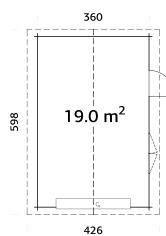

ROGER 19,0 M² WITH SECTIONAL DOOR

- 44 mm
- A=217 cm B=276 cm
- 19 mm
- 3-6-3 mm Double glass
- Option 6 rolls, 10 packs
- Option 106632