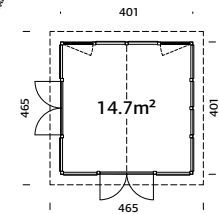

ISABELLA 14,7 M²

NEW!
ALUMINIUM DOORS
AND WINDOWS