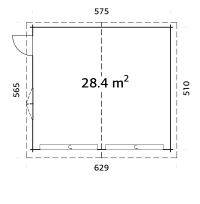

ROGER 28,4 M² WITH SECTIONAL DOOR

- 44 mm
- A=217 cm
  B=310 cm
- 19 mm
- 3-6-3 mm
  Double glass
- Option 9 rolls,
  14 packs
- Option 106632