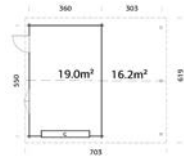

ROGER 19,0+16,2 M² WITH SECTIONAL DOOR

- 44 mm
- A=222 cm
  B=316 cm
- 19 mm
- 3-6-3 mm
  Double glass
- Option 8 rolls,
  18 packs
- Option 2x106630