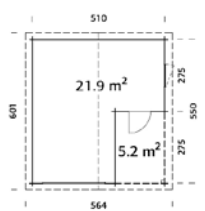

ROGER 21,9+5,2 M² WITH SECTIONAL DOOR

44 mm

A=228 cm
B=321 cm

19 mm

Double glass

Option 7 rolls,
14 packs

Option 106632