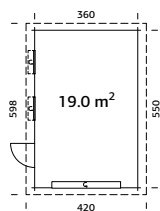

RASMUS 19,0 M² WITH SECTIONAL DOOR

- 44 mm
- A=228 cm B=253 cm
- 19 mm
- 4 mm Real glass
- Option 6 rolls, 2x111847
- Option 106628