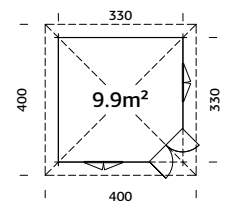

MELANIE 9,9 M²

44 mm

A=233 cm
B=325 cm

19 mm

Option 8 packs

Option 8 packs