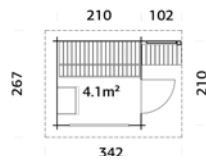

SANNA 4,1 M²