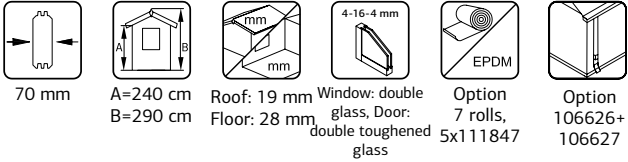

CECILIA 27,2 M² SLIDE PLUS

N