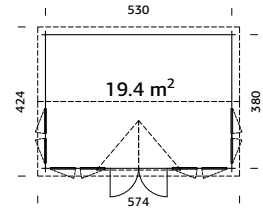

CLAUDIA 19,4 M²

44 mm	A=222 cm B=363 cm	19 mm	Window: double glass, Door: double toughened glass	Option 7 rolls, 12 packs	Option 106632