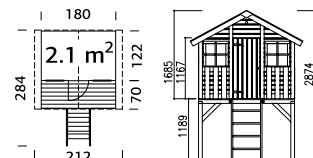

JESPER SET 1 2 TOWERS WITH ROOF + BRIDGE + CLIMBING WALL + SWING BEAM

Two swing seats included. NB! Slide is an optional extra.

JESPER SET 2 TOWER WITH ROOF + SWING BEAM

Two swing seats included. NB! Slide is an optional extra.

JESPER SET 3 TOWER WITH ROOF + CLIMBING WALL + SWING BEAM

Two swing seats included. NB! Slide is an optional extra.

SAM 2,4 M²

STINA 3,1 M²

TOBY 2,1 M²

TOBY SWING BEAM

TOBY SET

Two swing seats included. NB! Slide is an optional extra.